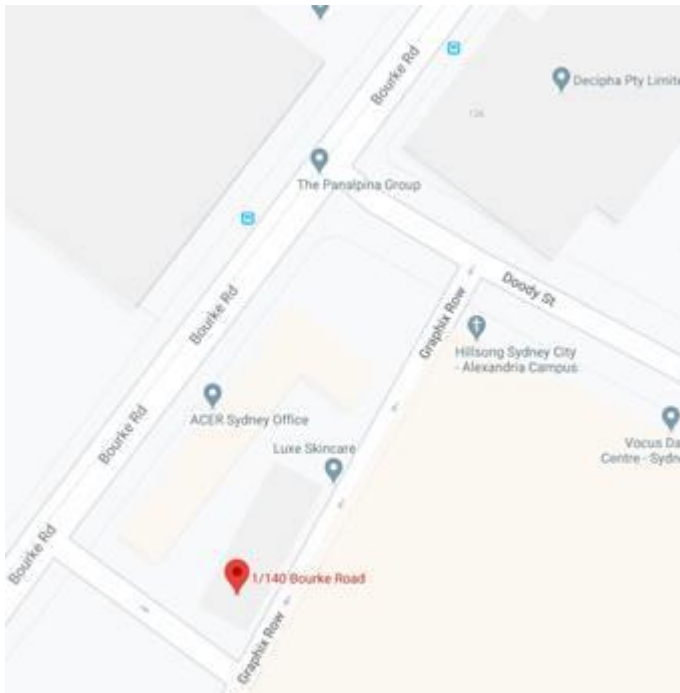

Dear Candidate,

The upcoming GAMSAT is being held at ACER 1/140 Bourke Rd, Alexandria NSW 2015.

Please report for your exam at the corner of Doody St & Graphix Row. Entry **via Graphix Row** indicated on the map below with a yellow star.

If you are travelling by train, the closest station is Mascot or Green Square, and then a 15 minute walk along Bourke Road to ACER.

There is limited parking available in Corporate Park. Please use the spaces marked 'Pay & Display'. A ticket will need to be purchased from the ticket machine and displayed on your dash.